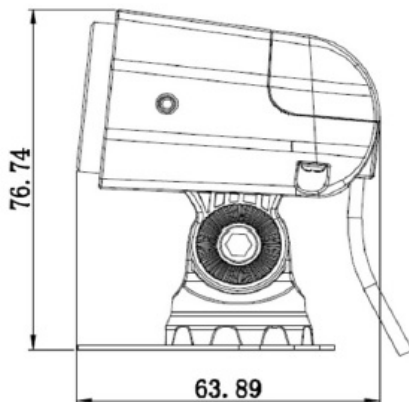

## 3700

<b>Model Number</b>	<b>3700</b>
Description	Side View Camera
Color Available	Black
Product Size	(as below drawing)
Connection Type	GX12 Locking Connector
Waterproof	IP69K
Power Consumption (IR on)	180mA±10mA (12V)
Power Consumption (IR off)	70mA±5mA (12V)

### SPECIFICATIONS

Sensor	1/3" CMOS	
Resolution	768(H) X 494(W)	
Lens	f=3.2mm	
	Horizontal	105°
	Vertical	58°
	Diagonal	120°
Minimum Illumination	0.1 Lux (day), 0 Lux (with IR)	
IR Led	4 pcs	
Night Vision Distance	15-30 ft	
Waterproof	IP69K	
Power Voltage	9V-36V	
Operation Temperature	-30°C~70°C, RH 95% MAX	
Storage Temperature	-40°C~80°C, RH 95% MAX	
Video Format	CVBS @30fps	
Mirror Switch	Available (by UTC)	
Heat Chip	/	
IR Switch	/	