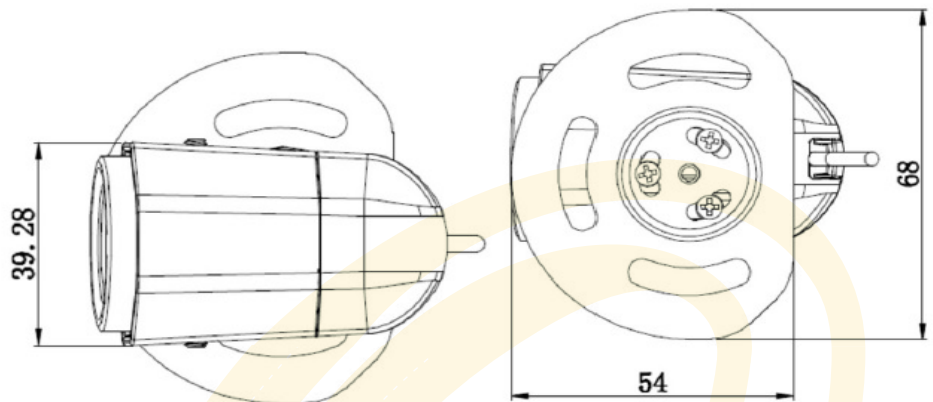

## 3700

<b>Model Number</b>	<b>3700</b>
Description	Side View Camera
Color Available	Black
Product Size	(as below drawing)
Connection Type	GX12 Locking Connector
Waterproof	IP69K
Power Consumption (IR on)	180mA±10mA (12V)
Power Consumption (IR off)	70mA±5mA (12V)

### SPECIFICATIONS

Sensor	1/3" CMOS	
Resolution	768(H) X 494(W)	
Lens	f=3.2mm	
	Horizontal	105°
	Vertical	58°
	Diagonal	120°
Minimum Illumination	0.1 Lux (day), 0 Lux (with IR)	
IR Led	4 pcs	
Night Vision Distance	15-30 ft	
Waterproof	IP69K	
Power Voltage	9V-36V	
Operation Temperature	-30°C~70°C, RH 95% MAX	
Storage Temperature	-40°C~80°C, RH 95% MAX	
Video Format	CVBS @30fps	
Mirror Switch	Available (by UTC)	
Heat Chip	/	
IR Switch	/	