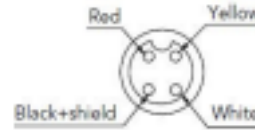

## 3700

<b>Model Number</b>	<b>3700</b>
Description	Side View Camera
Color Available	Black
Product Size	(as below drawing)
Connection Type	GX12 Locking Connector
Waterproof	IP69K
Power Consumption (IR on)	180mA±10mA (12V)
Power Consumption (IR off)	70mA±5mA (12V)